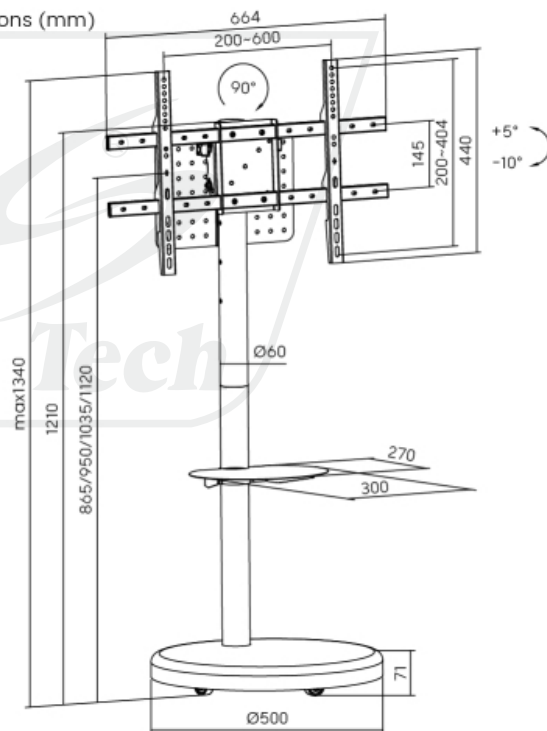

SH38-46TW

Heavy-Duty Mobile TV Floor Stand

Move and use the monitor anywhere!

Dimensions (mm)

Screen Size
37" - 86"

VESA Compatible
**200x200, 300x200
400x200, 300x300
400x300, 400x400
600x400**

Weight Capacity
50kg (110lbs)

Tilt Range
+5°--10°

Screen Rotation
0°--90°

5 Hidden Rolling Casters
moving smoothly with a simplified look.

Height Adjustable Shelf
holds AV equipment and small items

Rotate, Tilt, Height Adjustment
for the best viewing angles.